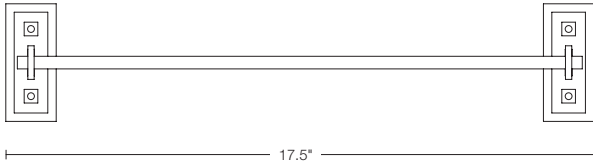

84-2016
METRA TOWEL HOLDER

84-2016
METRA

Towel holder. Available in additional sizes; see Specification Book for details.

Dimensions

Length 17.5"
Projection 4"

Updated 4.11

HUBBARDTON FORGE®
HUBBARDTONFORGE.COM